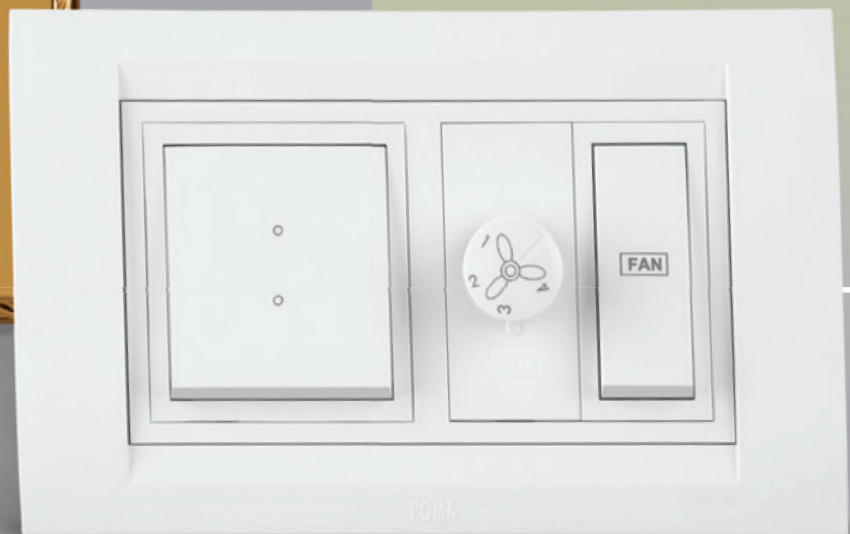

 **ANCHOR**

by **Panasonic**

ROMA
Classic

**SWITCH TO
AN IMPRESSION
WHICH LASTS
FOREVER**

PRICELIST: JULY 2022

Item	Description	New MRP
21022	10AX 2 Way Switch	147
21033	10AX 1 Way Switch With Neon	151
30840	10AX 1 Way Switch With Fan Mark	151
21044	10A Bell Push	152
21055	10A Bell Push With Neon	163
21510	10AX 1 Way Switch	154
34964	10AX 1 Way Switch With Neon	175
21521	10AX 2 Way Switch	175
21554	10A Bell Push	175
30715	10A Bell Push With Neon	192
21066	20A 1 Way Switch	163
21088	20A 2 Way Switch	186
21077	20A 1 Way Switch With Neon	194
21532	20A 1 Way Switch	213
21769	20A 1 Way Switch With Neon	229
21543	20A 2 Way Switch	224
22014	25A S.P. 1 Way Switch With Neon	248
21984	32A D.P. 1 Way Switch With Neon	322
20427	20A Starter Switch	452
20405	25A Starter Switch	452
22546	Fan Step Regulator Tiny EME 120/280V	345
21496	Fan Step Regulator Dura EME 120/280V	481
20799	Dimmer Tiny 450 W	426
21190	Dimmer Dura 650 W	575
30136	Dimmer Dura 1000 W	855
30340	Dimmer For Halogen 650 W	613
30351	Dimmer For Halogen 1000 W	827
30045	Cord Outlet With Grip	128
21157	T.V. Socket Outlet Single	154
20358	Bell Indicator 240V,50Hz	293
21204	Buzzer Dura 240V,50Hz	189
30078	Bulbul Bell Dura 240V,50Hz	275
21598	Blank Plate Single	35
30420	Blank Plate Dura	62
20857	RJ 11 Tel. Jack Single With Shutter	154
20846	RJ 11 Tel. Jack Double With Shutter	235
34942	RJ 11 Tel. Jack Double W/O Shutter	220
35220	Comp. Jack Cat 6 With Shutter	1593
30555	RJ 45 Comp.Jack With Shutter	242
34931	Only Frame For Cat 5 With Shutter	157
34920	RJ 45 Jack Avaya Lucent Cat 5	1274
35231	Only Frame For Cat 5 With Shutter	157
35763	RJ 45 Comp.Socket Cat 6	639
35752	RJ 45 Comp.Socket Cat 5e	559
35774	RJ 45 Receptor	157
21146	Fuse Unit For 16 Or 10A	168